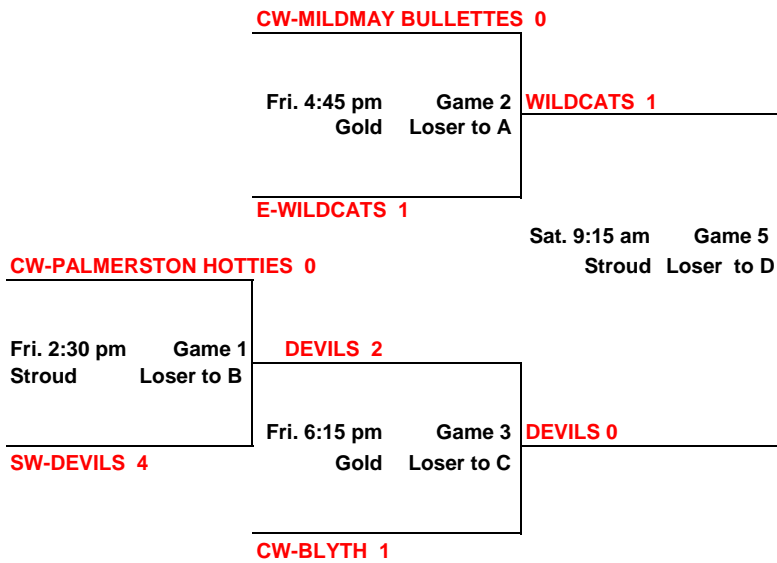

**WINNER'S BRACKET**

Losers Bracket

**SUBJECT TO ERRORS  
OR REVISIONS**

Sun. 10:00 am  
Gold  
Game 8  
Loser to E  
If 1st loss

**BANTAM GIRLS**

5 TEAMS

- BLYTH BULLETTES
- DEVILS
- HOTTIES
- WILDCATS

**WILDCATS**

Winner

**Game 9**

Sun. 1:00 pm  
Gold

Winner

**E**

Loser of 8  
if 1st loss