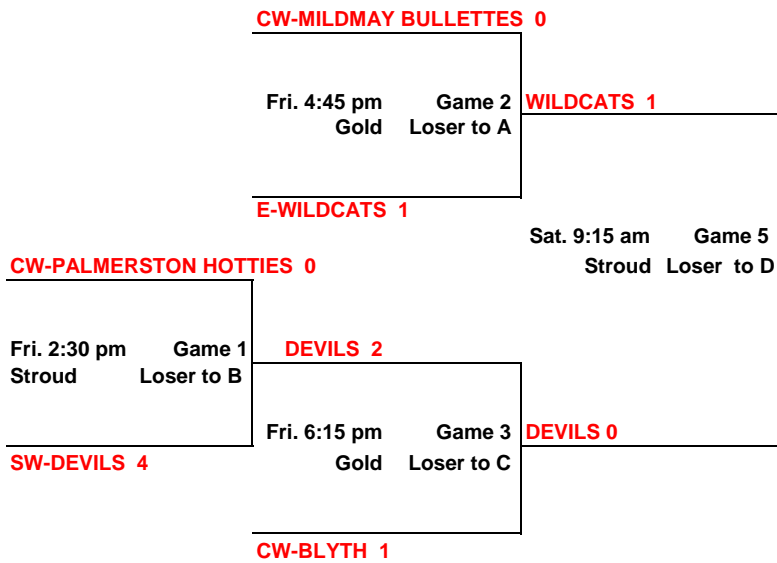

WINNER'S BRACKET

Losers Bracket

**SUBJECT TO ERRORS
OR REVISIONS**

BANTAM GIRLS

5 TEAMS

- BLYTH BULLETTES
- DEVILS
- HOTTIES
- WILDCATS