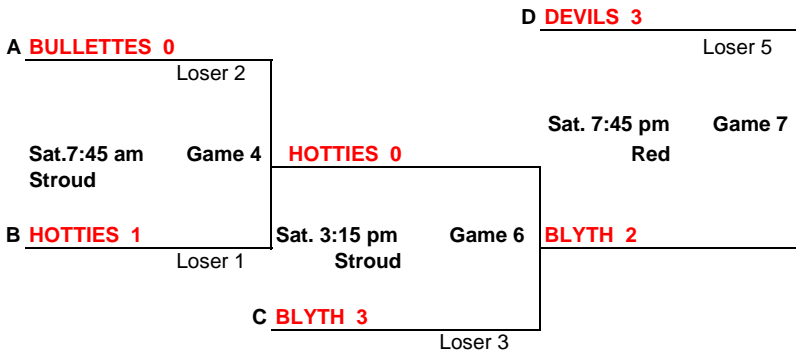

WINNER'S BRACKET

Losers Bracket

**SUBJECT TO ERRORS
OR REVISIONS**

BANTAM GIRLS

5 TEAMS

- BLYTH BULLETTES
- DEVILS
- HOTTIES
- WILDCATS