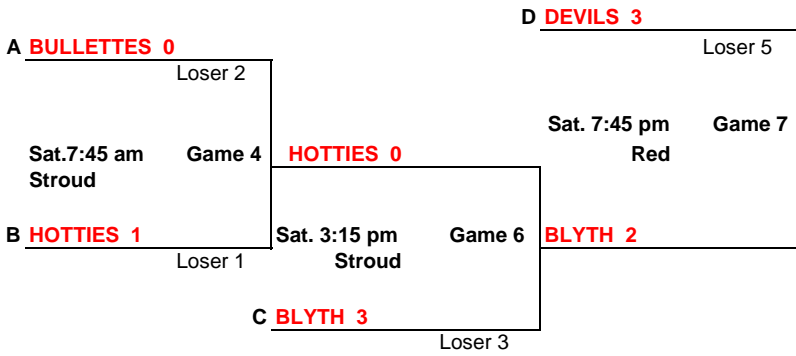

**WINNER'S BRACKET**

Losers Bracket

**SUBJECT TO ERRORS  
OR REVISIONS**

Sun. 10:00 am  
Gold  
Game 8  
Loser to E  
If 1st loss

**BANTAM GIRLS**

5 TEAMS

- BLYTH BULLETTES
- DEVILS
- HOTTIES
- WILDCATS

**WILDCATS**

Winner

**Game 9**

Sun. 1:00 pm  
Gold

Winner

**E**

Loser of 8  
if 1st loss