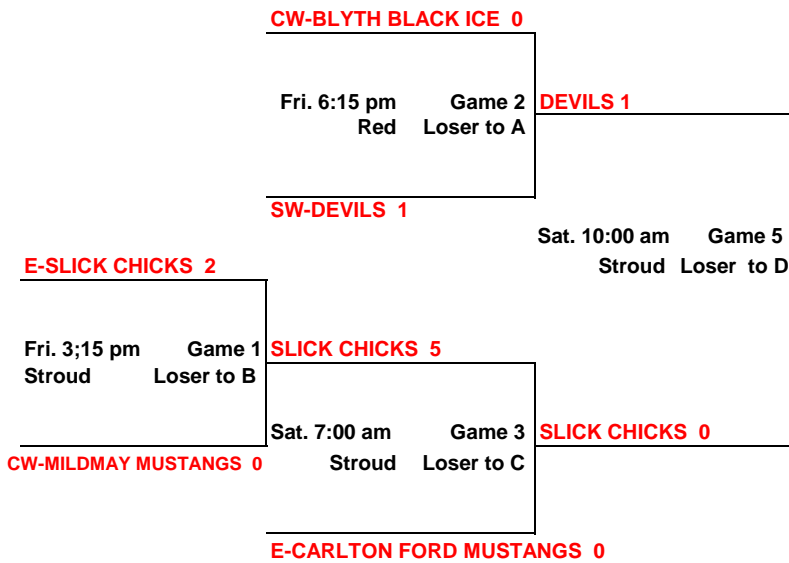

WINNER'S BRACKET

Losers Bracket

MIDGET GIRLS

5 TEAMS

SUBJECT TO REVISIONS
OR ERROR

BLACK ICE
CARLTON MUSTANGS
DEVILS
MILDMAY MUSTANGS
SLICK CHICKS

Sun. 10:00 am
Red
Game 8
Loser to E
if 1st loss

SLICK CHICKS 1 (OT)
Winner

Game 9

Sun. 1:00 pm
Red

SLICK CHICKS

E DEVILS 0

Loser of 8
if 1st loss