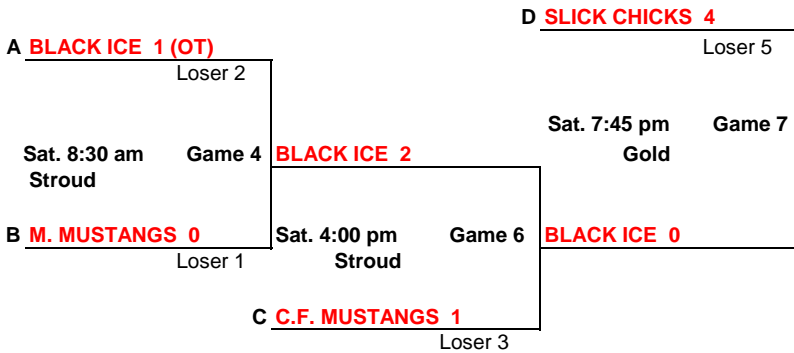

WINNER'S BRACKET

Losers Bracket

MIDGET GIRLS

5 TEAMS

SUBJECT TO REVISIONS
OR ERROR

BLACK ICE
CARLTON MUSTANGS
DEVILS
MILDMAY MUSTANGS
SLICK CHICKS

Sun. 10:00 am
Red
Game 8
Loser to E
if 1st loss

SLICK CHICKS 1 (OT)
Winner

Game 9

Sun. 1:00 pm
Red

SLICK CHICKS

E DEVILS 0

Loser of 8
if 1st loss