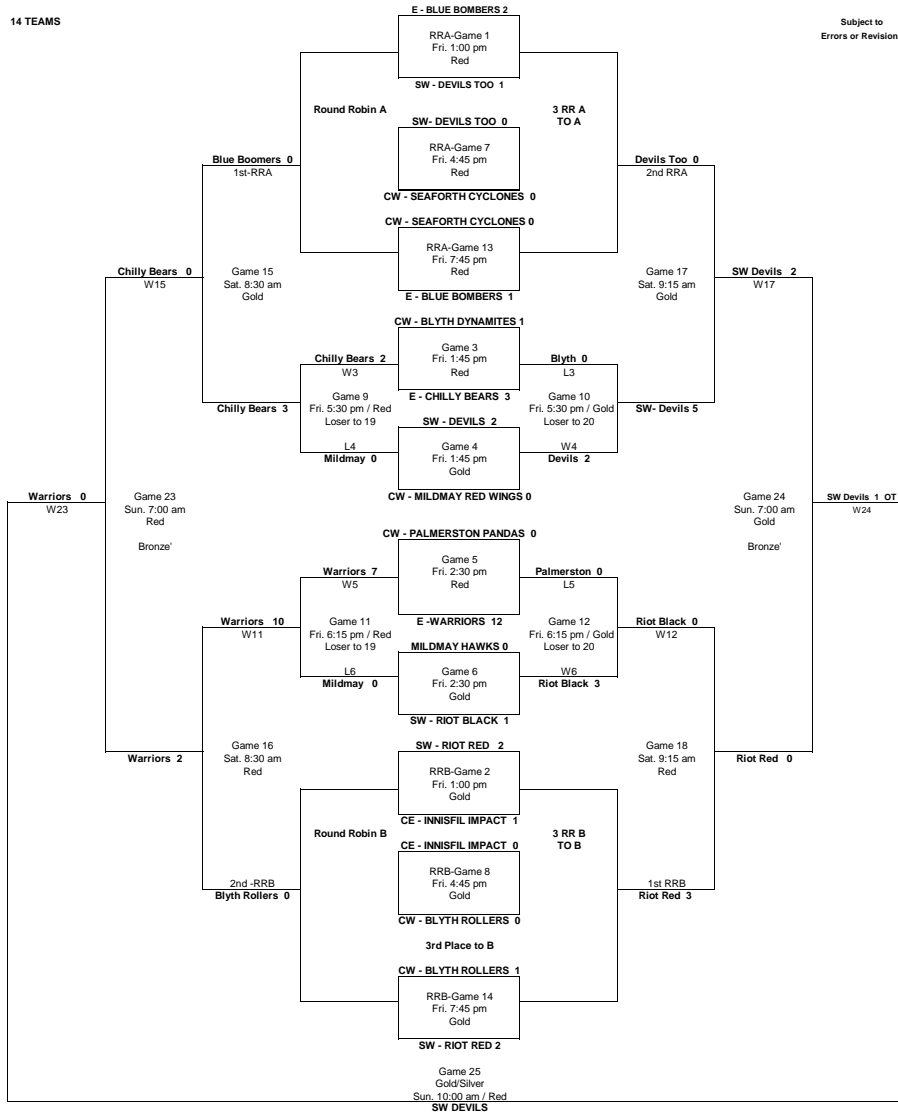

PEEWEEES 14 TEAMS

Subject to
Errors or Revisions