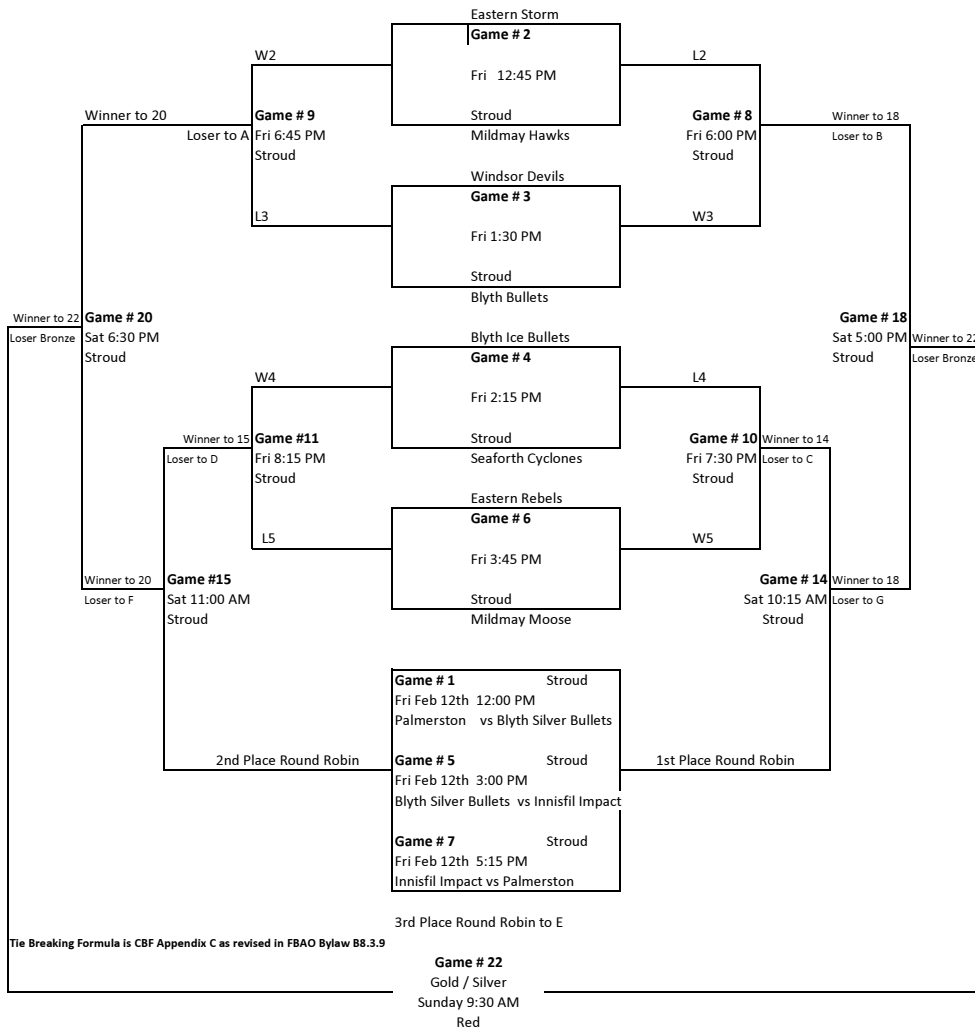

**2016 Pee Wee Co-ed Provincials
February 12th - 14th, 2016**

- 11 Teams**
 Eastern Storm
 Mildmay Hawks
 Windsor Devils
 Blyth Bullets
 Blyth Ice Bullets
 Seaforth Cyclones
 Eastern Rebels
 Mildmay Moose
 Palmerston
 Blyth Silver Bullets
 Innisfil Impact

Consolation Round