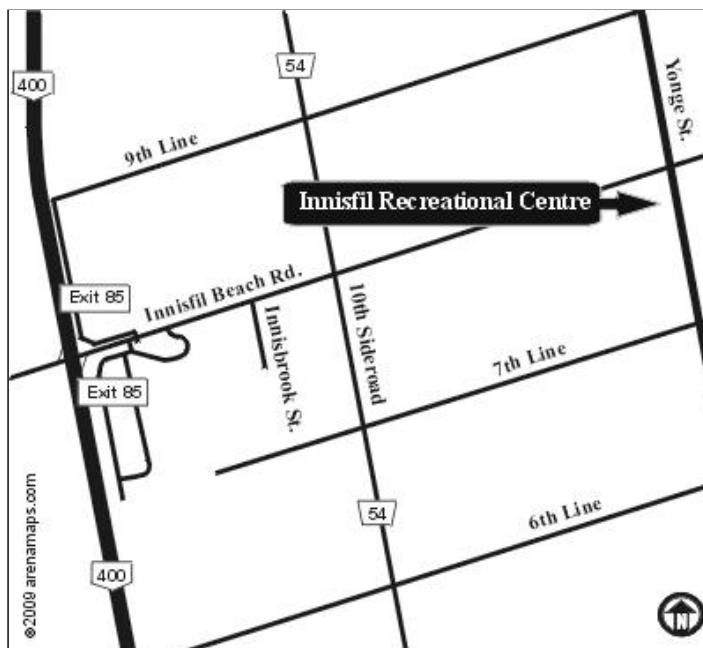

RBC PLAY HOCKEY™
RBC Play Hockey Grants
 Funding and financial advice for hockey in your community.

[Innisfil Recreational Centre](#)

7315 Yonge St.
 (Innisfil Beach Rd./CR-11 & Yonge St./CR-4)
 Innisfil, ON L9S4V7
 705-436-3710 ext. 4590
[Send this page to a friend](#)

[Click here for Google map of this location](#)

Driving Instructions:

Innisfil is located approx. 5 km east of Hwy-400 at the intersection of Yonge St. and 4th Line/CR-21, approx. 20 km southeast of Barrie.
 Arena is located at on the southeast corner of County Rd. 4 and County Rd. 11.

From Toronto: Hwy-400 north approx. 65 km to Innisfil Beach Rd. East (exit 85). Proceed east on Innisfil Beach Rd. approx. 5 km to Yonge St. (CR-4) and watch for recreation centre on the right.

From Barrie: Hwy-400 south approx. 11 km to Innisfil Beach Rd. East (exit 85A). Proceed east on Innisfil Beach Rd. approx. 5 km to Yonge St. (CR-4) and watch for recreation centre on the right.